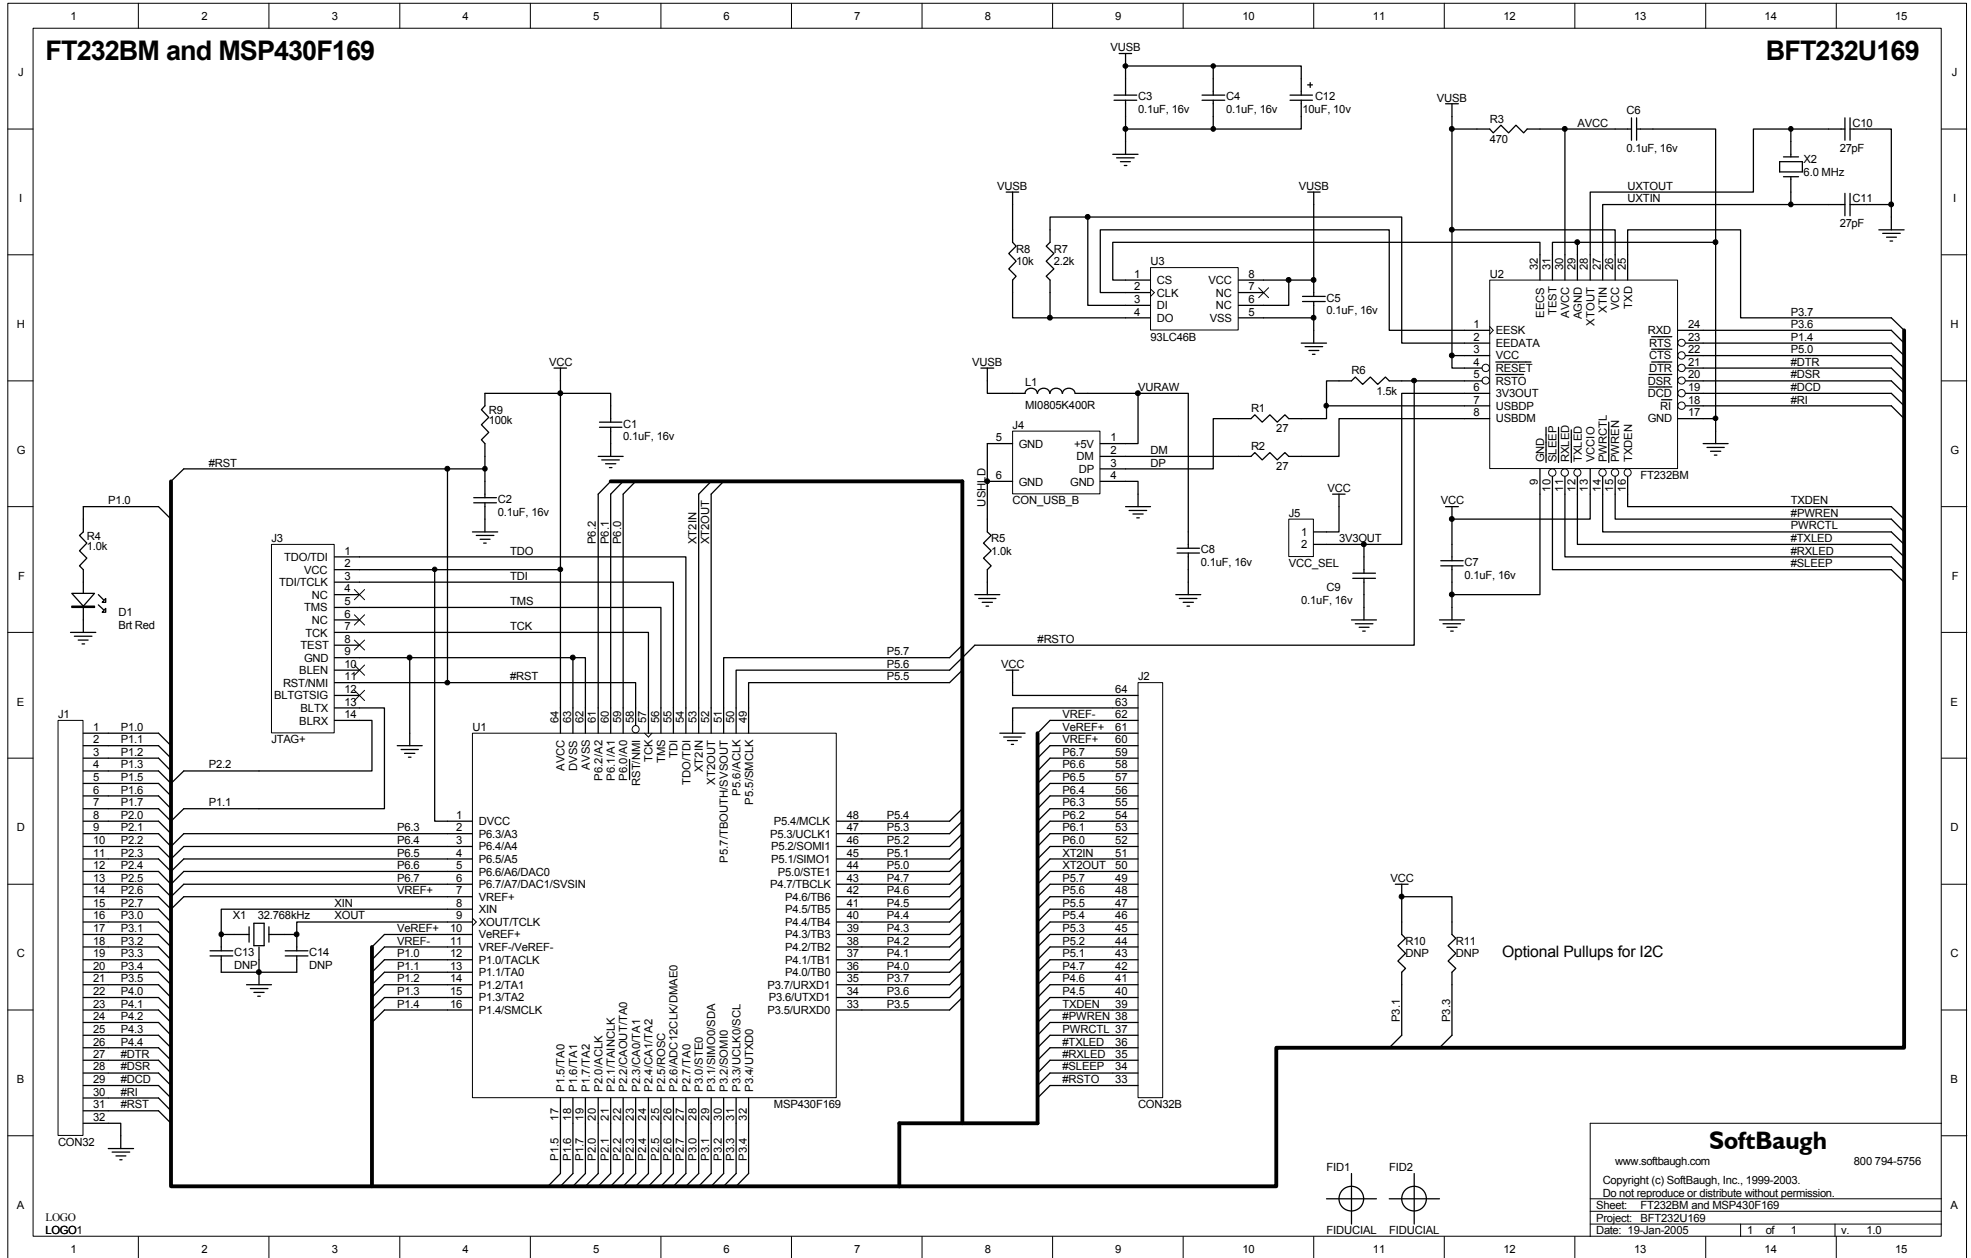

**FT232BM and MSP430F169**

**BFT232U169**

**SoftBaugh**  
www.softbaugh.com 800 794-5756

Copyright (c) SoftBaugh, Inc., 1999-2003.  
Do not reproduce or distribute without permission.  
Sheet: FT232BM and MSP430F169  
Project: BFT232U169  
Date: 19-Jan-2005 | 1 of 1 | v. 1.0