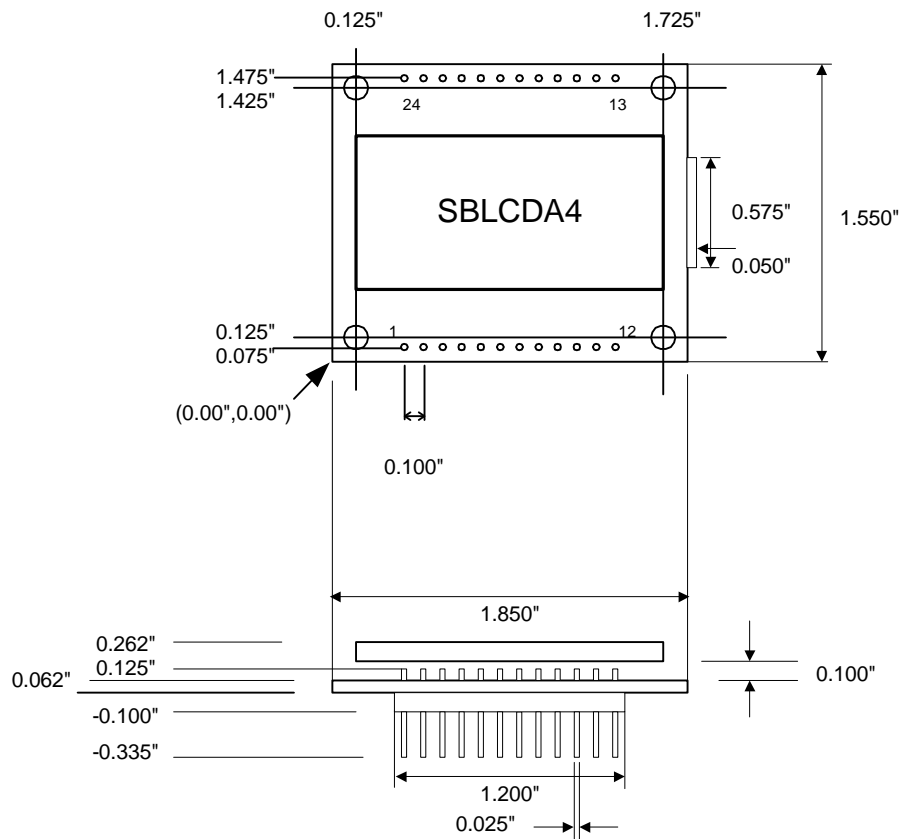

# BLCDA4 Mechanical Drawing

**SoftBaugh**

4080 McGinnis Ferry Rd. Suite 604  
Alpharetta, Georgia 30005  
800-794-5756  
www.softbaugh.com

May 26, 2005