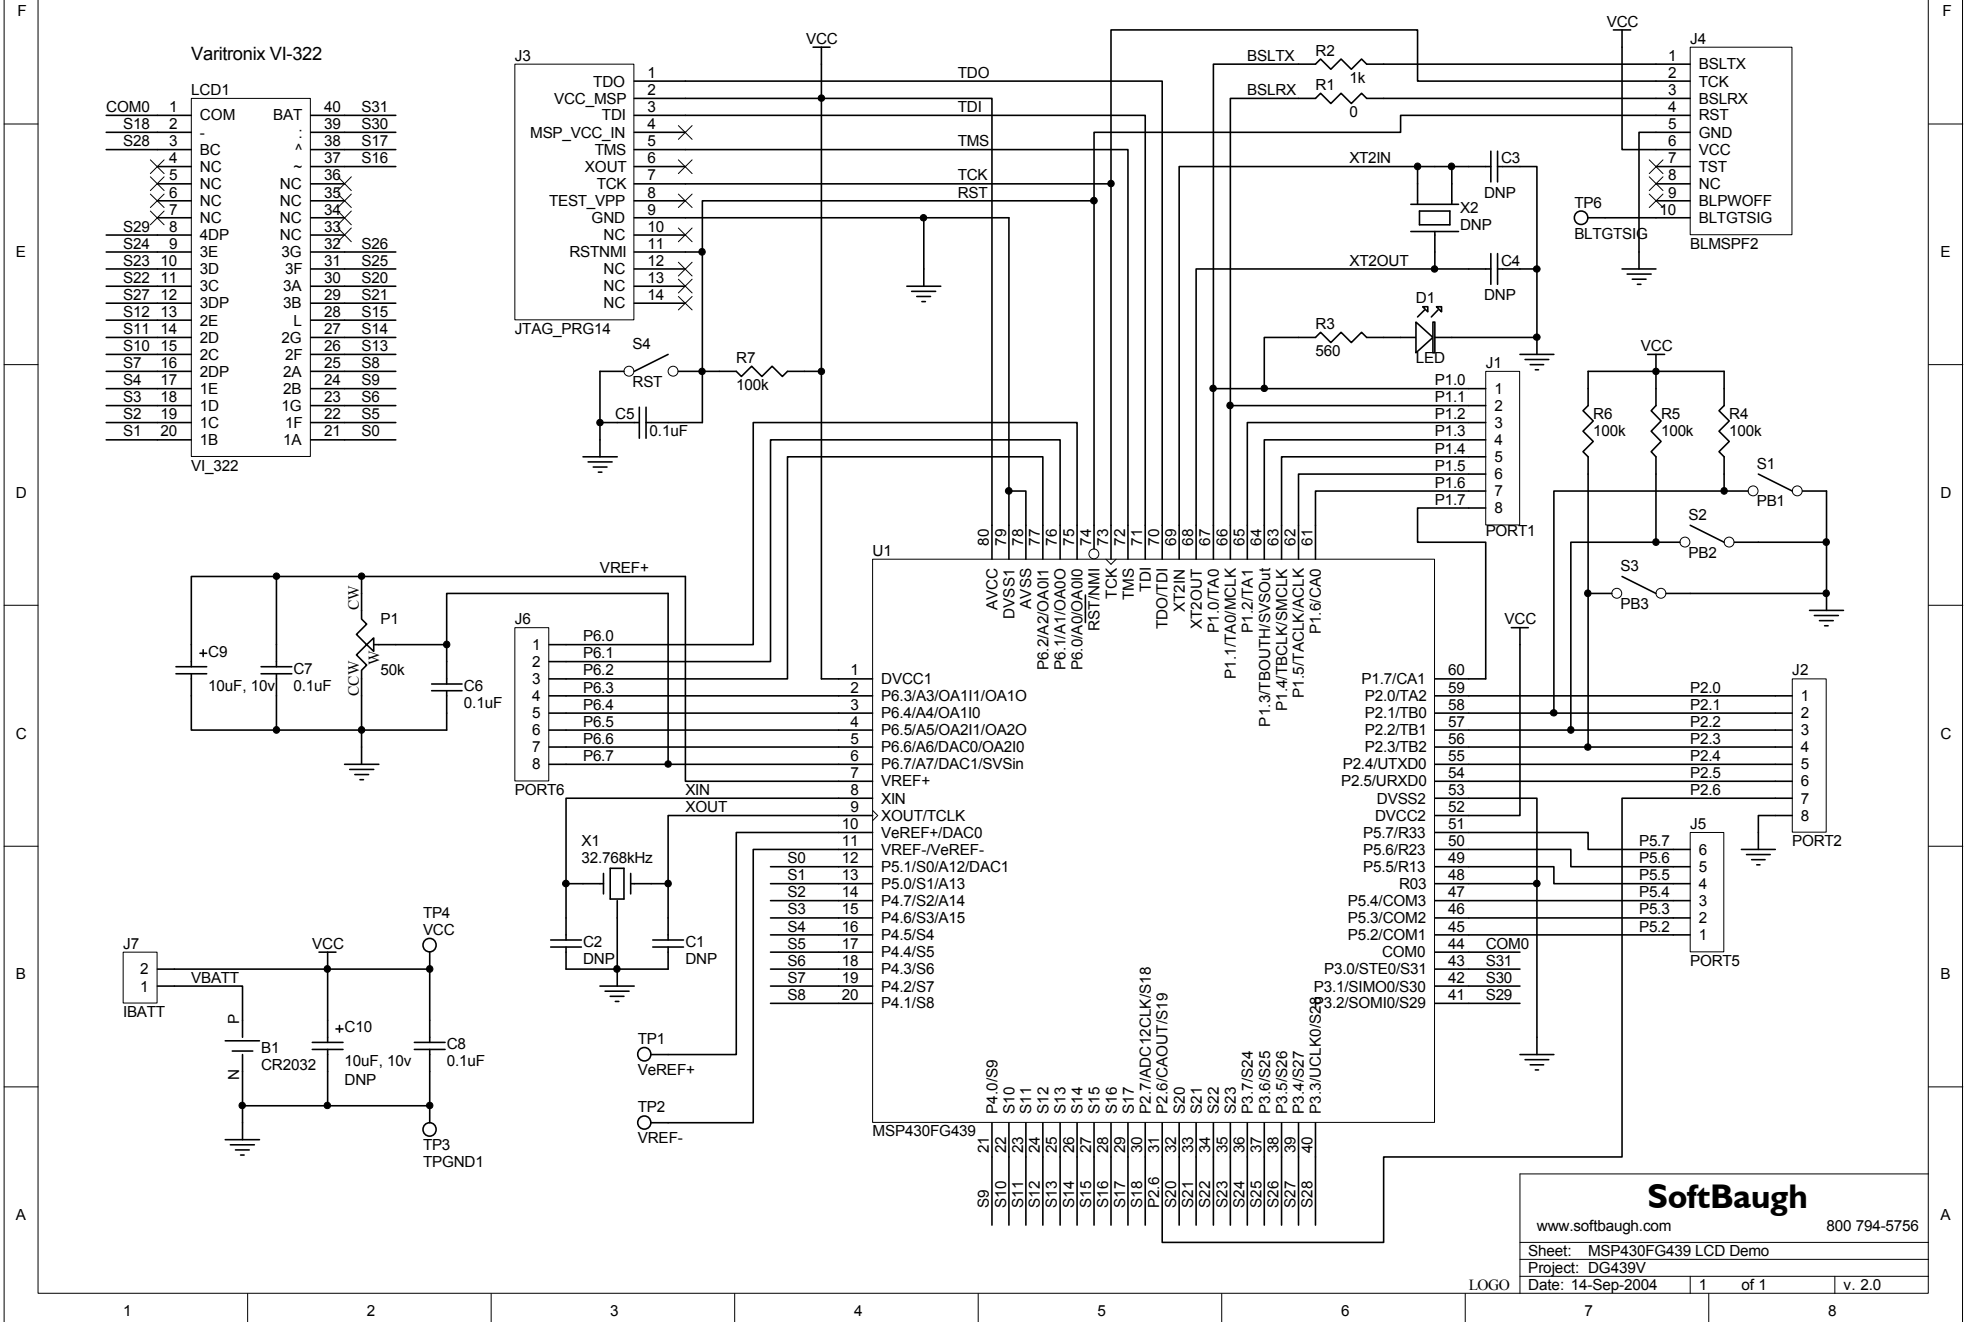

DG439V - MSP430FG439 LCD Demo

SoftBaugh

www.softbaugh.com 800 794-5756

Sheet: MSP430FG439 LCD Demo

Project: DG439V

Date: 14-Sep-2004 1 of 1 v. 2.0

LOGO