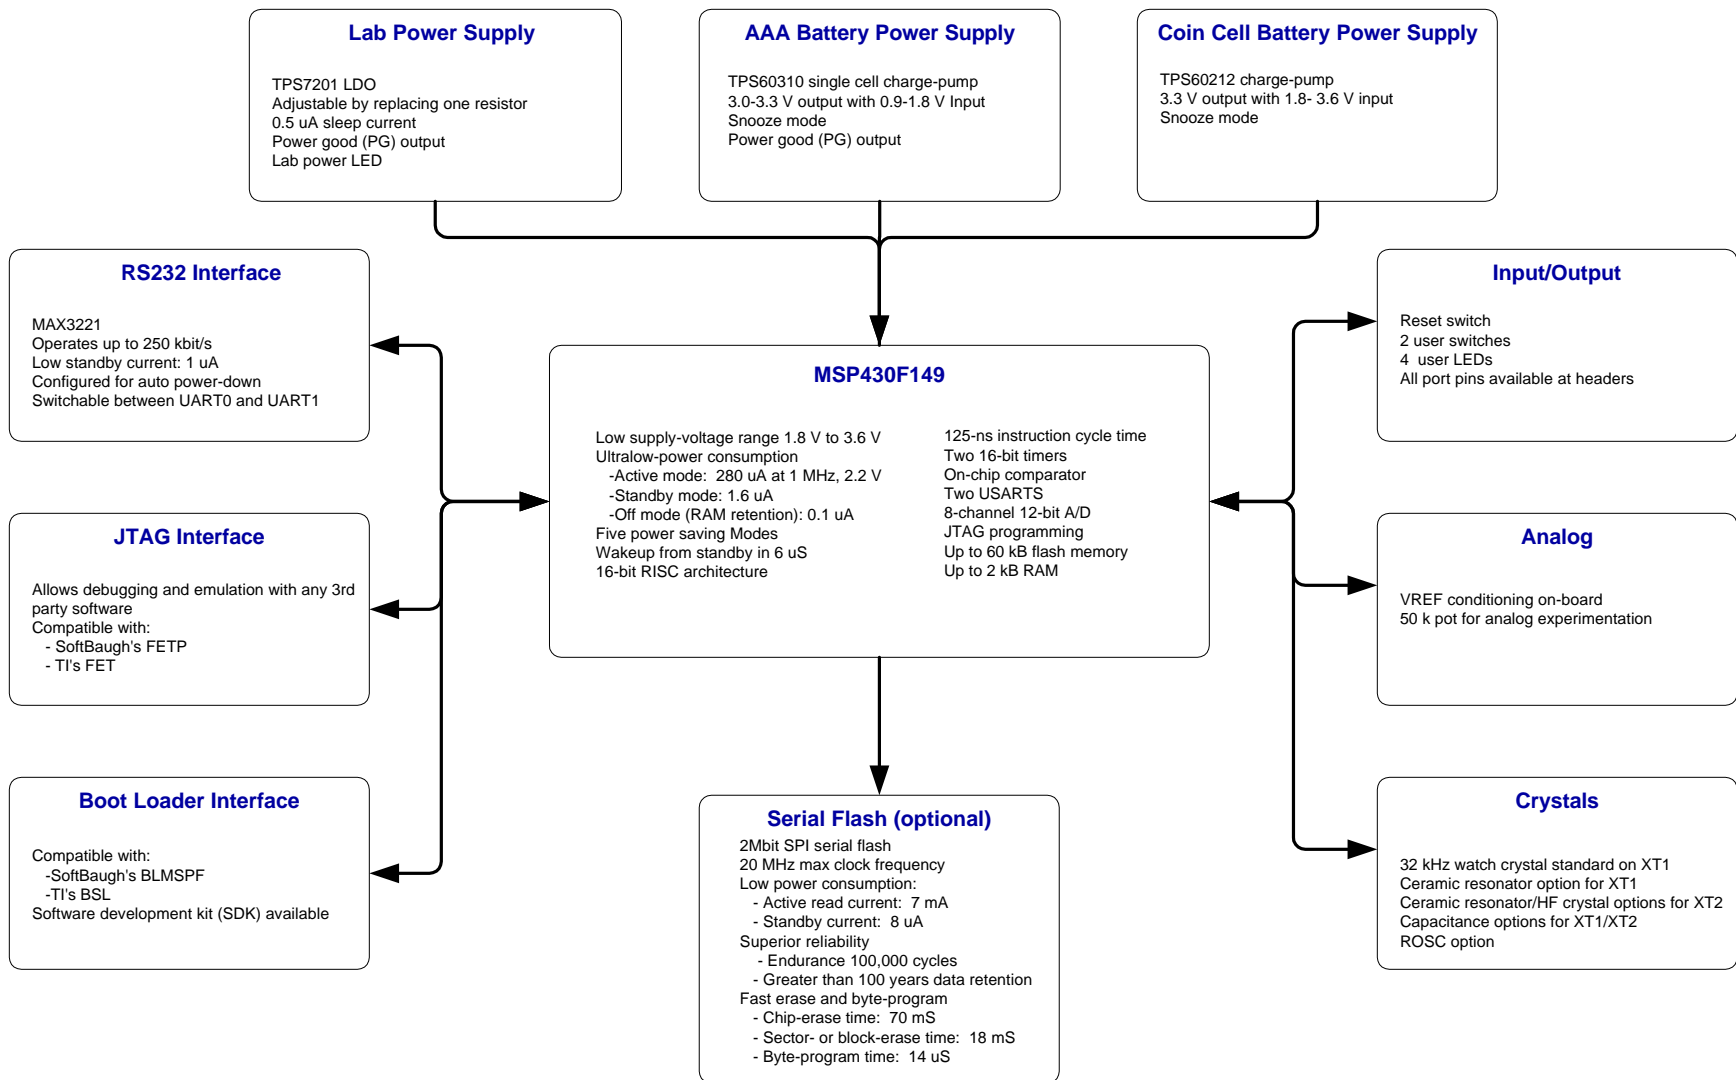

ES149 Evaluation System

SoftBaugh

4080 McGinnis Ferry Rd. Suite 604
Alpharetta, Georgia 30005
800-794-5756
www.softbaugh.com

May 26, 2003