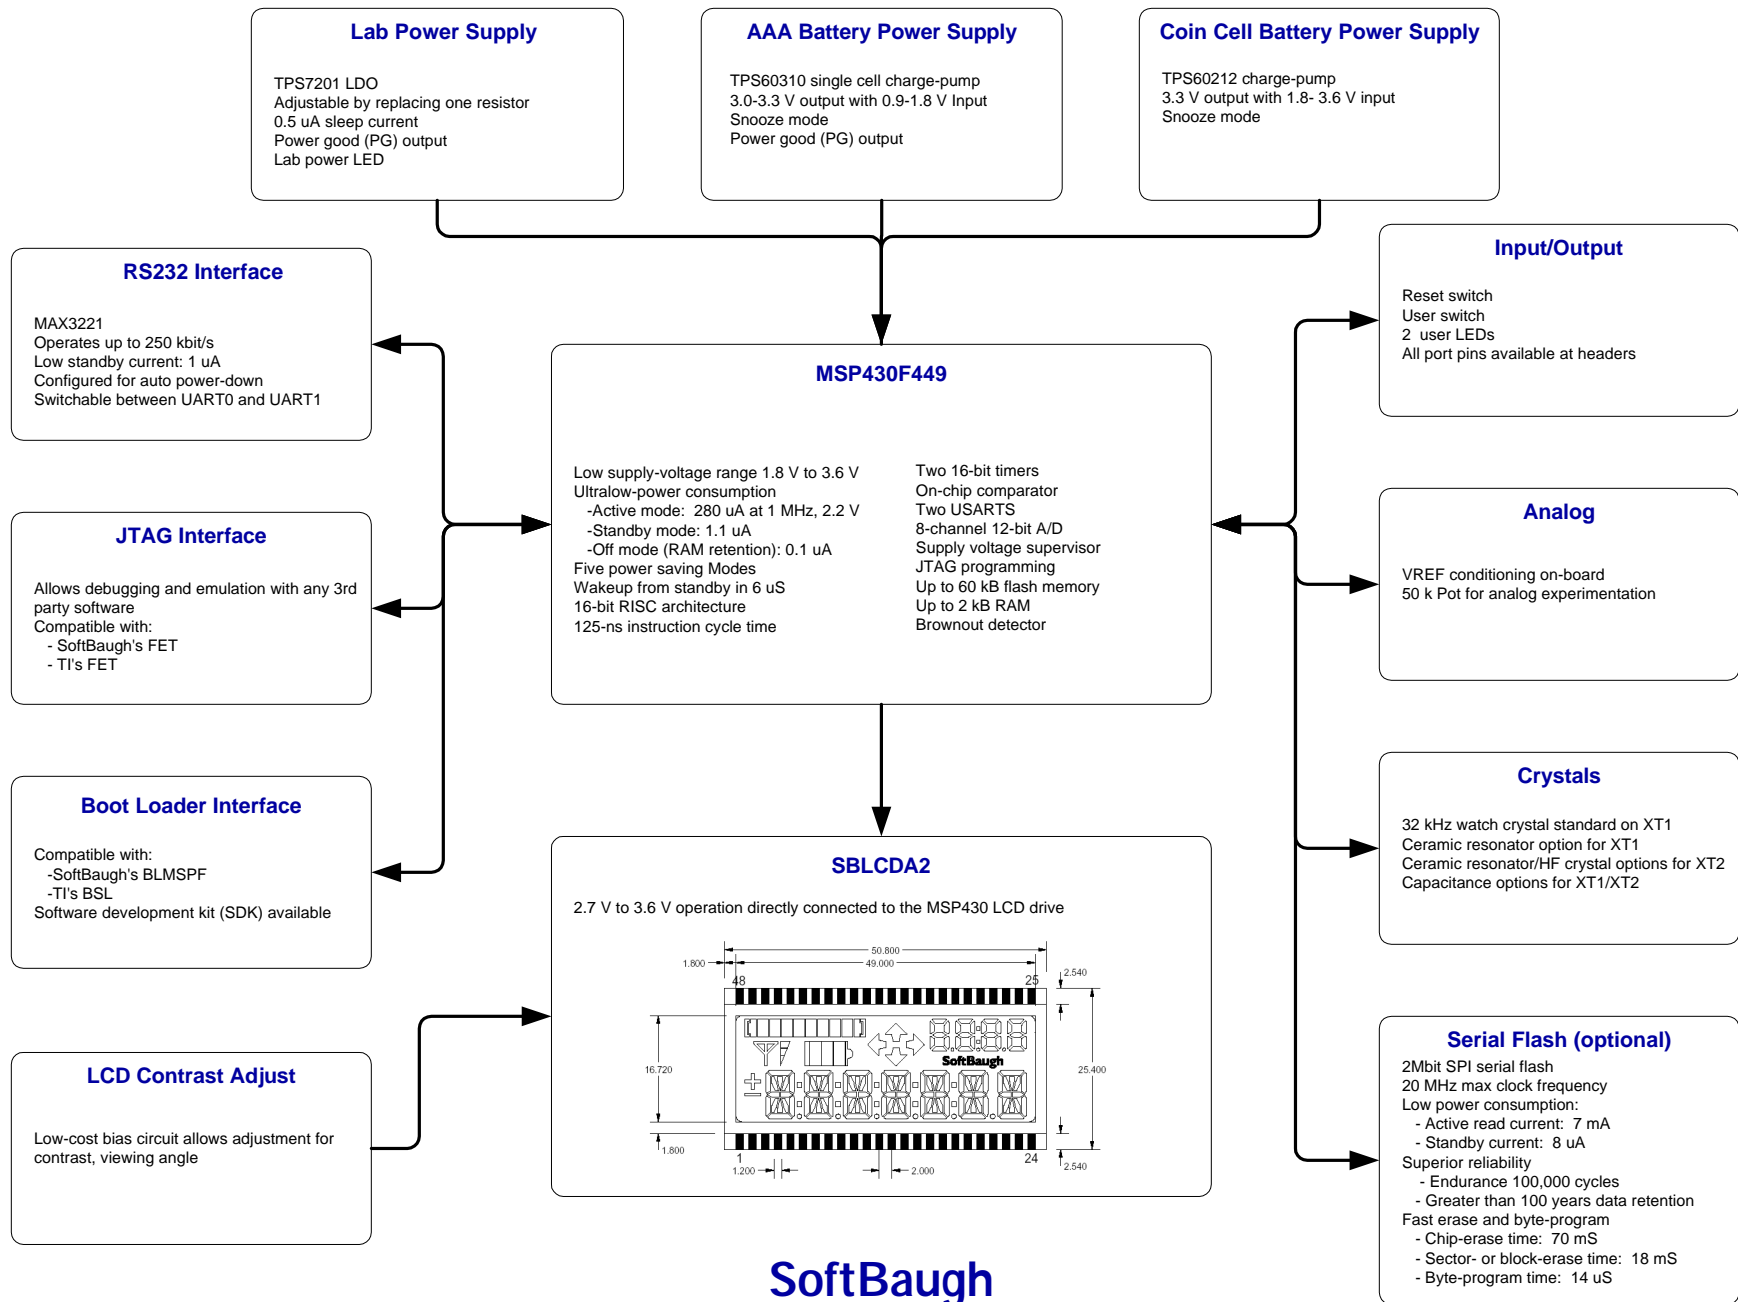

ES449 Evaluation System

SoftBaugh

4080 McGinnis Ferry Rd. Suite 604
 Alpharetta, Georgia 30005
 800-794-5756
 www.softbaugh.com